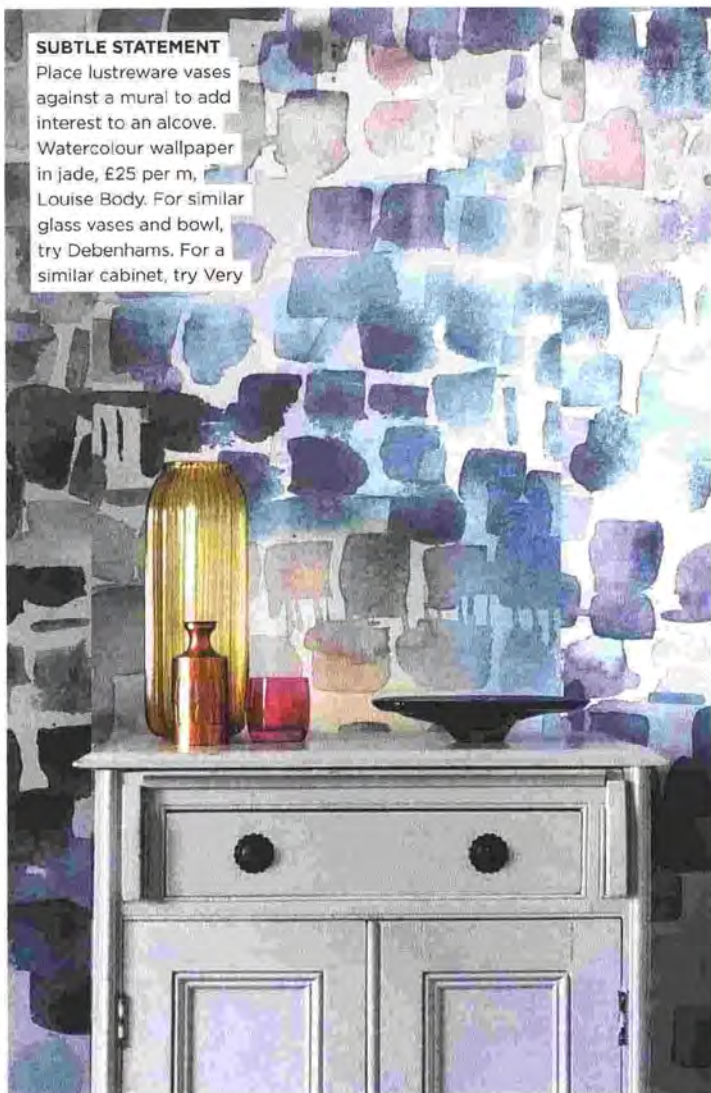

SUBTLE STATEMENT

Place lustreware vases against a mural to add interest to an alcove. Watercolour wallpaper in jade, £25 per m, Louise Body. For similar glass vases and bowl, try Debenhams. For a similar cabinet, try Very

GET THE LOOK

Create a stylish space with chic updates

✓ **LAYERED GLASS**
Lab pendant lamp, £169, Made.com

COLOUR BURST

Sommer Freesia multicoloured rug, £74.95, The Rug Seller

↑ **PRETTY STORAGE**
Shelves, £29.50, Marks & Spencer